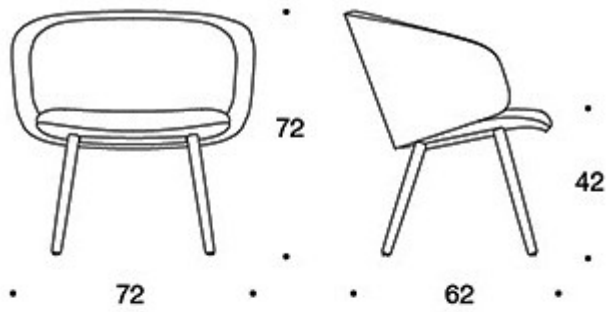

MATERIAL DESCRIPTION:

Upholstery: fully upholstered

Legs: ash, stained ash or oak

Felt glides

PRODUCT CODE NUMBER:

378PLD = low backrest, upholstered armrests, wooden four leg base, fully upholstered

378PLDK = high backrest, upholstered armrests, wooden four leg base, fully upholstered

378PLS = low backrest, upholstered armrests, wooden four leg base, fully upholstered (soft)

378PLSK = high backrest, upholstered armrests, wooden four leg base, fully upholstered (soft)

FABRIC CONSUMPTION:

Low backrest: 2.25 m

High backrest: 2.35 m

Low backrest (soft): 2.25 m

High backrest (soft): 2.35 m

Dimensional drawing:

378PLD

378PLDK