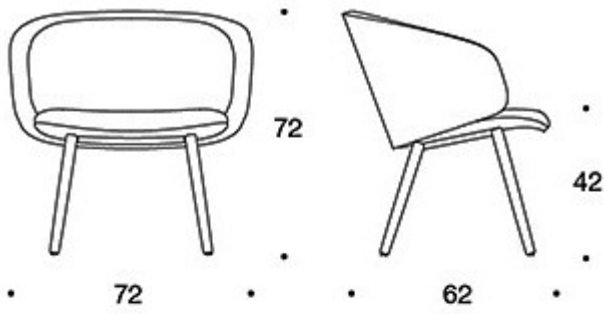

MATERIAL DESCRIPTION:

Upholstery: fully upholstered

Legs: ash, stained ash or oak

Felt glides

PRODUCT CODE NUMBER:

378PLD = low backrest, upholstered armrests, wooden four leg base, fully upholstered

378PLDK = high backrest, upholstered armrests, wooden four leg base, fully upholstered

378PLS = low backrest, upholstered armrests, wooden four leg base, fully upholstered (soft)

378PLSK = high backrest, upholstered armrests, wooden four leg base, fully upholstered (soft)

FABRIC CONSUMPTION:

Low backrest: 2.25 m

High backrest: 2.35 m

Low backrest (soft): 2.25 m

High backrest (soft): 2.35 m

Dimensional drawing:

378PLD

378PLDK