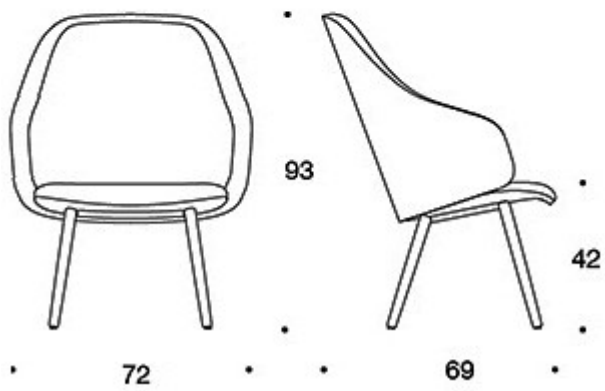

MATERIAL DESCRIPTION:

Upholstery: fully upholstered

Legs: ash, stained ash or oak

Felt glides

PRODUCT CODE NUMBER:

378PLD = low backrest, upholstered armrests, wooden four leg base, fully upholstered

378PLDK = high backrest, upholstered armrests, wooden four leg base, fully upholstered

378PLS = low backrest, upholstered armrests, wooden four leg base, fully upholstered (soft)

378PLSK = high backrest, upholstered armrests, wooden four leg base, fully upholstered (soft)

FABRIC CONSUMPTION:

Low backrest: 2.25 m

High backrest: 2.35 m

Low backrest (soft): 2.25 m

High backrest (soft): 2.35 m

Dimensional drawing:

378PLD

378PLDK