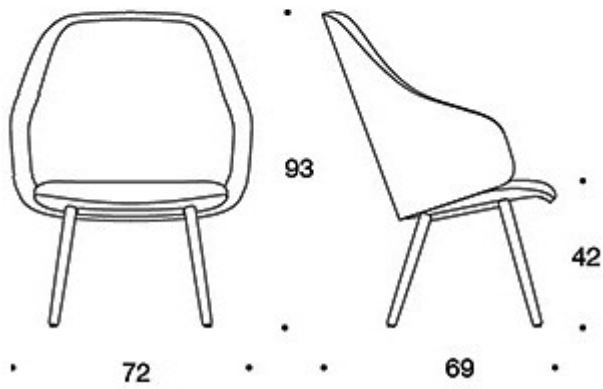

MATERIAL DESCRIPTION:

Upholstery: fully upholstered

Legs: ash, stained ash or oak

Felt glides

PRODUCT CODE NUMBER:

378PLD = low backrest, upholstered armrests, wooden four leg base, fully upholstered

378PLDK = high backrest, upholstered armrests, wooden four leg base, fully upholstered

378PLS = low backrest, upholstered armrests, wooden four leg base, fully upholstered (soft)

378PLSK = high backrest, upholstered armrests, wooden four leg base, fully upholstered (soft)

FABRIC CONSUMPTION:

Low backrest: 2.25 m

High backrest: 2.35 m

Low backrest (soft): 2.25 m

High backrest (soft): 2.35 m

Dimensional drawing:

378PLD

378PLDK