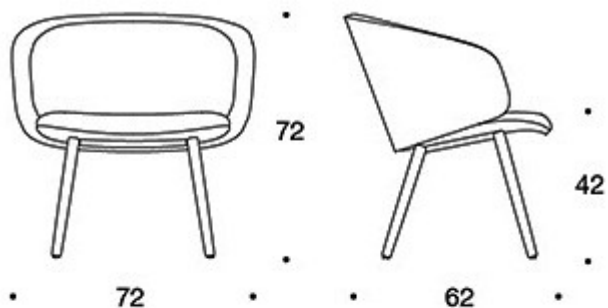

MATERIAL DESCRIPTION:

Upholstery: fully upholstered

Legs: ash, stained ash or oak

Felt glides

PRODUCT CODE NUMBER:

378PLD = low backrest, upholstered armrests, wooden four leg base, fully upholstered

378PLDK = high backrest, upholstered armrests, wooden four leg base, fully upholstered

378PLS = low backrest, upholstered armrests, wooden four leg base, fully upholstered (soft)

378PLSK = high backrest, upholstered armrests, wooden four leg base, fully upholstered (soft)

FABRIC CONSUMPTION:

Low backrest: 2.25 m

High backrest: 2.35 m

Low backrest (soft): 2.25 m

High backrest (soft): 2.35 m

Dimensional drawing:

378PLD

378PLDK